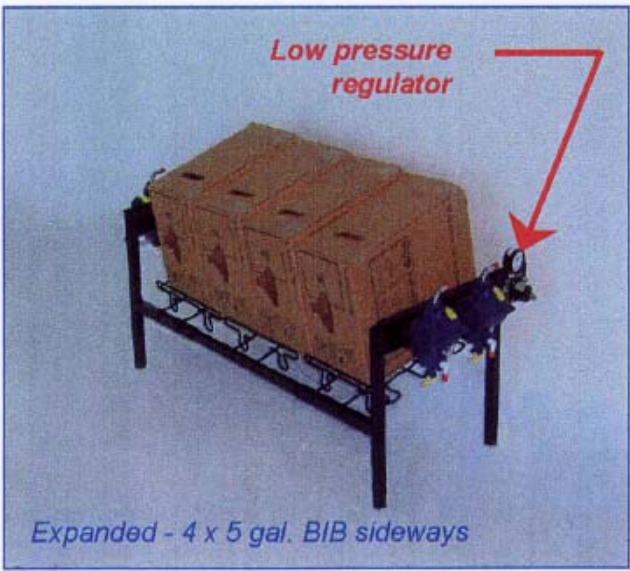

Modular Bag-In-Box Rack

A flexible build-up, shelves can be added any time.
Expandable shelves for 2 till 5 BIB at any time retractable / expandable.

Each shelf is provided with "slide tracks" at each side for an optimal and simplified installation of SHURflo gas pumps, filter systems or components.

BIB Shelves Configurations

Retracted	Expanded
2 x 5 gal. BIB flat 	3 x 5 gal. BIB flat
3 x 5 gal. BIB sideways 	4 x 5 gal. BIB sideways
4 x 3 gal. BIB sideways 	5 x 3 gal. BIB sideways

One rack - multiple solutions